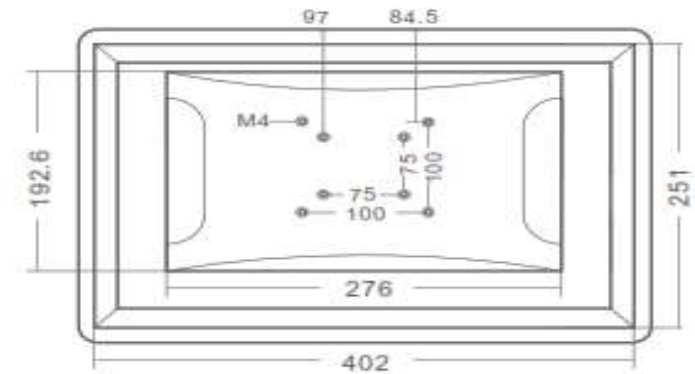

Shenzhen Jawest Electronic Technology Co., Ltd

15 inch Industrial Grade Panel PC with Windows OS

Size	15 inch JWS150-W210	15.6 inch JWS156-W210
Display		
Panel Type	Industrial A grade LCD with LED backlight	
Aspect Ratio	4:3	16:9
Resolution	1024*768	1920*1080
Contrast	800:1	800:1
Luminance	300nit, up to 1500 nits	300nit, up to 1000 nits
Response time	5ms	5ms
Active Area (mm)	304.1*228.1	344.2*193.6
Display colors	16.7M(8-bit)	16.7M(8-bit)
PC Configuration		
CPU	Intel® Celeron® Processor J1900, Quad-Core up to 2.0 GHz, Intel® Smart Cache 2 MB; Intel Celeron J4125, Intel Core i3/i5/i7 can be customized	
Graphic Card	Integrated Intel HD Graphics	
Inner memory	2GB DDR3L 1333 MHz RAM (4GB/8GB/16GB RAM can be customized)	
Storage	32GB SSD (64GB/128GB/256GB/512GB SSD, 500GG/1TB HDD can be customized)	
Expansion Card Slot	2xMini-PCIE slot, support SSD, WIFI, 3G module	
Audio	Realtek ALG662 6 sound track audio frequency	
Internet	1xRTL811E gigabit network card	
Operating System	Windows 7/8.1/10, WES7-E/P, WE8S, Ubuntu 14.04	

Dimensions (L x W x H)	15inch with 379 x 300 x 63.1 mm (14.92" x 11.81" x 2.49"); 15.6inch with 420 x 270 x 62 mm (16.54" x 10.63" x 2.45");
Packing List	1 x JWS150-W210(JWS156-W210); 1 x Power Adapter; 4 x Embedded Bracket; 2 x Wall-mounted Bracket;
Applications	Human Machine Interface (HMI); Factory / Manufacturing Automation; ATM / Self-service / Kiosk Applications; Vending Machine / Ticketing Machine

Product Size

15.6"

尺寸单位：
毫米mm
尺寸误差：
±0.5mm

Product Size

15"

尺寸单位：
毫米mm
尺寸误差：
±0.5mm