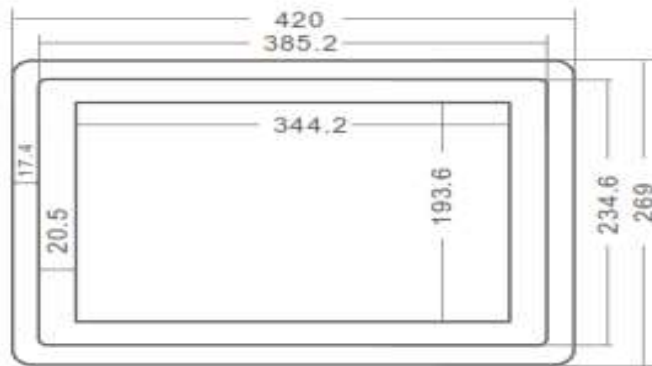

Shenzhen Jawest Electronic Technology Co., Ltd

15 inch Industrial Grade Panel PC with Windows OS

Size	15 inch JWS150-W210	15.6 inch JWS156-W210
Display		
Panel Type	Industrial A grade LCD with LED backlight	
Aspect Ratio	4:3	16:9
Resolution	1024*768	1920*1080
Contrast	800:1	800:1
Luminance	300nit, up to 1500 nits	300nit, up to 1000 nits
Response time	5ms	5ms
Active Area (mm)	304.1*228.1	344.2*193.6
Display colors	16.7M(8-bit)	16.7M(8-bit)
PC Configuration		
CPU	Intel® Celeron® Processor J1900, Quad-Core up to 2.0 GHz, Intel® Smart Cache 2 MB; Intel Celeron J4125, Intel Core i3/i5/i7 can be customized	
Graphic Card	Integrated Intel HD Graphics	
Inner memory	2GB DDR3L 1333 MHz RAM (4GB/8GB/16GB RAM can be customized)	
Storage	32GB SSD (64GB/128GB/256GB/512GB SSD, 500GG/1TB HDD can be customized)	
Expansion Card Slot	2xMini-PCIE slot, support SSD, WIFI, 3G module	
Audio	Realtek ALG662 6 sound track audio frequency	
Internet	1xRTL811E gigabit network card	
Operating System	Windows 7/8.1/10, WES7-E/P, WE8S, Ubuntu 14.04	

Dimensions (L x W x H)	15inch with 379 x 300 x 63.1 mm (14.92" x 11.81" x 2.49"); 15.6inch with 420 x 270 x 62 mm (16.54" x 10.63" x 2.45");
Packing List	1 x JWS150-W210(JWS156-W210); 1 x Power Adapter; 4 x Embedded Bracket; 2 x Wall-mounted Bracket;
Applications	Human Machine Interface (HMI); Factory / Manufacturing Automation; ATM / Self-service / Kiosk Applications; Vending Machine / Ticketing Machine

Product Size

15.6"

尺寸单位：
毫米mm
尺寸误差：
±0.5mm

Product Size

15"

尺寸单位：
毫米mm
尺寸误差：
±0.5mm