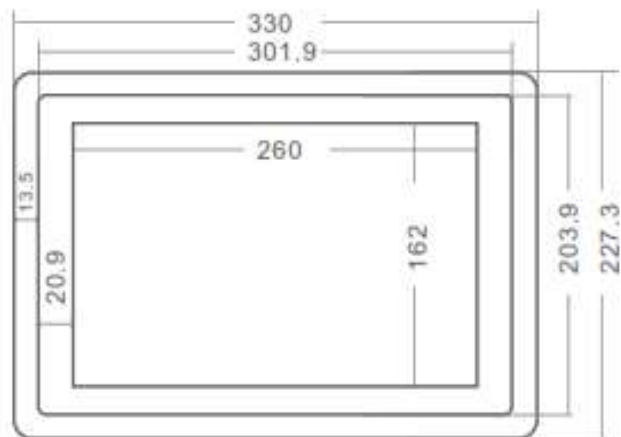

## 12 inch Industrial Grade Panel PC with Windows OS

Size	12 inch JWS120-W210	12.1 inch JWS121-W210
<b>Display</b>		
Panel Type	Industrial A grade LCD with LED backlight	
Aspect Ratio	4:3	16:9
Resolution	800*600/1024*768	1280*800
Contrast	800:1	800:1
Luminance	300nit, up to 800nits	300nit, up to 800nits
Response time	5ms	5ms
Active Area (mm)	222.7*125.2	211.2*158.4
Display colors	16.7M(8-bit)	16.7M(8-bit)
<b>PC Configuration</b>		
CPU	Intel® Celeron® Processor J1900, Quad-Core up to 2.0 GHz, Intel® Smart Cache 2 MB; optional Intel Celeron Processor J4125 , Intel Core i3/i5/i7 can be customized	
Graphic Card	Integrated Intel HD Graphics	
Inner memory	2GB DDR3L 1333 MHz RAM ( 4GB/8GB/16GB RAM can be customized)	
Storage	64GB SSD (128GB/256GB/500GB SSD, 500GG/1TB HDD can be customized)	
Expansion Card Slot	2xMini-PCIE slot, support SSD, WIFI, 3G module	
Audio	Realtek ALG662 6 sound track audio frequency	
Internet	1xRTL811E gigabit network card	

<b>Warranty</b>	3 years warranty (with the exception of man-made damage)
<b>Packaging</b>	EPE+Carton (wooden crate for mass order)
<b>Dimensions (L x W x H)</b>	12inch with 319 x 257 x 59.5 mm (12.56" x 10.12" x 2.35"); 12.1inch with 330 x 227.3 x 54.5 mm (12.99" x 8.95" x 2.15");
<b>Packing List</b>	1 x JWS120-W210(JWS121-W210); 1 x Power Adapter; 1 x power cable; 4 x Embedded Bracket;
<b>Applications</b>	Human Machine Interface (HMI); Factory / Manufacturing Automation; ATM / Self-service / Kiosk Applications; Vending Machine / Ticketing Machine

## Product Size

12

尺寸单位：  
毫米mm  
尺寸误差：  
±0.5mm

正面图

侧面图

背面图

## Product Size

12宽

尺寸单位：  
毫米mm  
尺寸误差：  
±0.5mm

正面图

侧面图

背面图