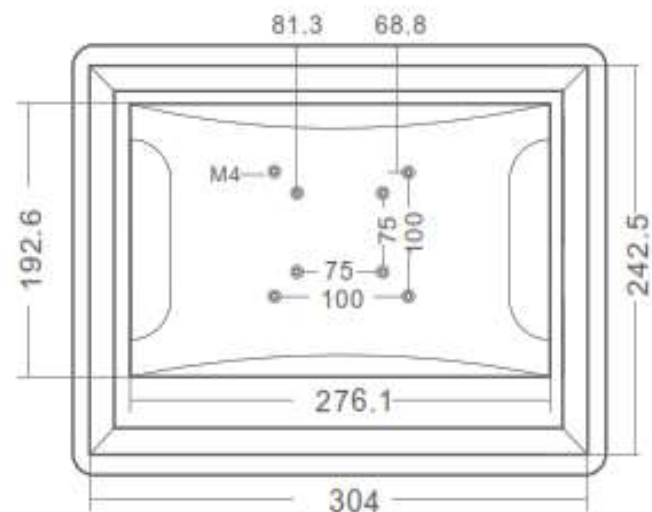

## 12 inch Industrial Grade Panel PC with Windows OS

Size	12 inch JWS120-W210	12.1 inch JWS121-W210
<b>Display</b>		
Panel Type	Industrial A grade LCD with LED backlight	
Aspect Ratio	4:3	16:9
Resolution	800*600/1024*768	1280*800
Contrast	800:1	800:1
Luminance	300nit, up to 800nits	300nit, up to 800nits
Response time	5ms	5ms
Active Area (mm)	222.7*125.2	211.2*158.4
Display colors	16.7M(8-bit)	16.7M(8-bit)
<b>PC Configuration</b>		
CPU	Intel® Celeron® Processor J1900, Quad-Core up to 2.0 GHz, Intel® Smart Cache 2 MB; optional Intel Celeron Processor J4125 , Intel Core i3/i5/i7 can be customized	
Graphic Card	Integrated Intel HD Graphics	
Inner memory	2GB DDR3L 1333 MHz RAM ( 4GB/8GB/16GB RAM can be customized)	
Storage	64GB SSD (128GB/256GB/500GB SSD, 500GG/1TB HDD can be customized)	
Expansion Card Slot	2xMini-PCIE slot, support SSD, WIFI, 3G module	
Audio	Realtek ALG662 6 sound track audio frequency	
Internet	1xRTL811E gigabit network card	

<b>Warranty</b>	3 years warranty (with the exception of man-made damage)
<b>Packaging</b>	EPE+Carton (wooden crate for mass order)
<b>Dimensions (L x W x H)</b>	12inch with 319 x 257 x 59.5 mm (12.56" x 10.12" x 2.35"); 12.1inch with 330 x 227.3 x 54.5 mm (12.99" x 8.95" x 2.15");
<b>Packing List</b>	1 x JWS120-W210(JWS121-W210); 1 x Power Adapter; 1 x power cable; 4 x Embedded Bracket;
<b>Applications</b>	Human Machine Interface (HMI); Factory / Manufacturing Automation; ATM / Self-service / Kiosk Applications; Vending Machine / Ticketing Machine

## Product Size

12

尺寸单位：  
毫米mm  
尺寸误差：  
±0.5mm

正面图

侧面图

背面图

## Product Size

12宽

尺寸单位：  
毫米mm  
尺寸误差：  
±0.5mm

正面图

侧面图

背面图