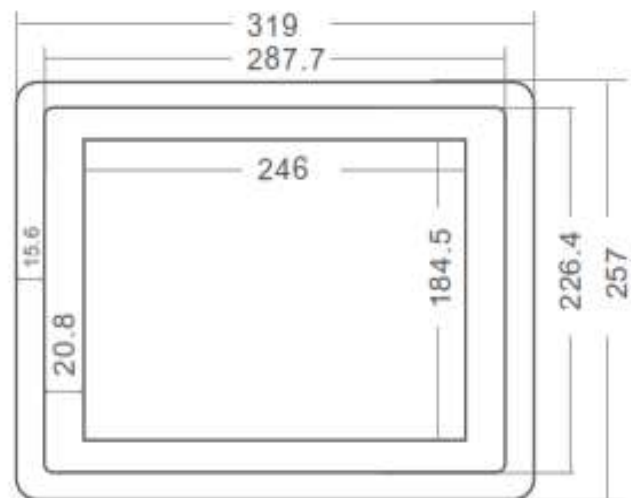

## 12 inch Industrial Grade Panel PC with Windows OS

Size	12 inch JWS120-W210	12.1 inch JWS121-W210
<b>Display</b>		
Panel Type	Industrial A grade LCD with LED backlight	
Aspect Ratio	4:3	16:9
Resolution	800*600/1024*768	1280*800
Contrast	800:1	800:1
Luminance	300nit, up to 800nits	300nit, up to 800nits
Response time	5ms	5ms
Active Area (mm)	222.7*125.2	211.2*158.4
Display colors	16.7M(8-bit)	16.7M(8-bit)
<b>PC Configuration</b>		
CPU	Intel® Celeron® Processor J1900, Quad-Core up to 2.0 GHz, Intel® Smart Cache 2 MB; optional Intel Celeron Processor J4125 , Intel Core i3/i5/i7 can be customized	
Graphic Card	Integrated Intel HD Graphics	
Inner memory	2GB DDR3L 1333 MHz RAM ( 4GB/8GB/16GB RAM can be customized)	
Storage	64GB SSD (128GB/256GB/500GB SSD, 500GG/1TB HDD can be customized)	
Expansion Card Slot	2xMini-PCIE slot, support SSD, WIFI, 3G module	
Audio	Realtek ALG662 6 sound track audio frequency	
Internet	1xRTL811E gigabit network card	

<b>Warranty</b>	3 years warranty (with the exception of man-made damage)
<b>Packaging</b>	EPE+Carton (wooden crate for mass order)
<b>Dimensions (L x W x H)</b>	12inch with 319 x 257 x 59.5 mm (12.56" x 10.12" x 2.35"); 12.1inch with 330 x 227.3 x 54.5 mm (12.99" x 8.95" x 2.15");
<b>Packing List</b>	1 x JWS120-W210(JWS121-W210); 1 x Power Adapter; 1 x power cable; 4 x Embedded Bracket;
<b>Applications</b>	Human Machine Interface (HMI); Factory / Manufacturing Automation; ATM / Self-service / Kiosk Applications; Vending Machine / Ticketing Machine

## Product Size

12

尺寸单位：  
毫米mm  
尺寸误差：  
±0.5mm

正面图

侧面图

背面图

## Product Size

12宽

尺寸单位：  
毫米mm  
尺寸误差：  
±0.5mm

正面图

侧面图

背面图