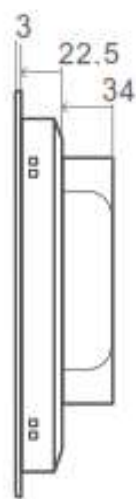

## 12 inch Industrial Grade Panel PC with Windows OS

Size	12 inch JWS120-W210	12.1 inch JWS121-W210
<b>Display</b>		
Panel Type	Industrial A grade LCD with LED backlight	
Aspect Ratio	4:3	16:9
Resolution	800*600/1024*768	1280*800
Contrast	800:1	800:1
Luminance	300nit, up to 800nits	300nit, up to 800nits
Response time	5ms	5ms
Active Area (mm)	222.7*125.2	211.2*158.4
Display colors	16.7M(8-bit)	16.7M(8-bit)
<b>PC Configuration</b>		
CPU	Intel® Celeron® Processor J1900, Quad-Core up to 2.0 GHz, Intel® Smart Cache 2 MB; optional Intel Celeron Processor J4125 , Intel Core i3/i5/i7 can be customized	
Graphic Card	Integrated Intel HD Graphics	
Inner memory	2GB DDR3L 1333 MHz RAM ( 4GB/8GB/16GB RAM can be customized)	
Storage	64GB SSD (128GB/256GB/500GB SSD, 500GG/1TB HDD can be customized)	
Expansion Card Slot	2xMini-PCIE slot, support SSD, WIFI, 3G module	
Audio	Realtek ALG662 6 sound track audio frequency	
Internet	1xRTL811E gigabit network card	

<b>Warranty</b>	3 years warranty (with the exception of man-made damage)
<b>Packaging</b>	EPE+Carton (wooden crate for mass order)
<b>Dimensions (L x W x H)</b>	12inch with 319 x 257 x 59.5 mm (12.56" x 10.12" x 2.35"); 12.1inch with 330 x 227.3 x 54.5 mm (12.99" x 8.95" x 2.15");
<b>Packing List</b>	1 x JWS120-W210(JWS121-W210); 1 x Power Adapter; 1 x power cable; 4 x Embedded Bracket;
<b>Applications</b>	Human Machine Interface (HMI); Factory / Manufacturing Automation; ATM / Self-service / Kiosk Applications; Vending Machine / Ticketing Machine

## Product Size

12

尺寸单位：  
毫米mm  
尺寸误差：  
±0.5mm

正面图

侧面图

背面图

## Product Size

12宽

尺寸单位：  
毫米mm  
尺寸误差：  
±0.5mm

正面图

侧面图

背面图